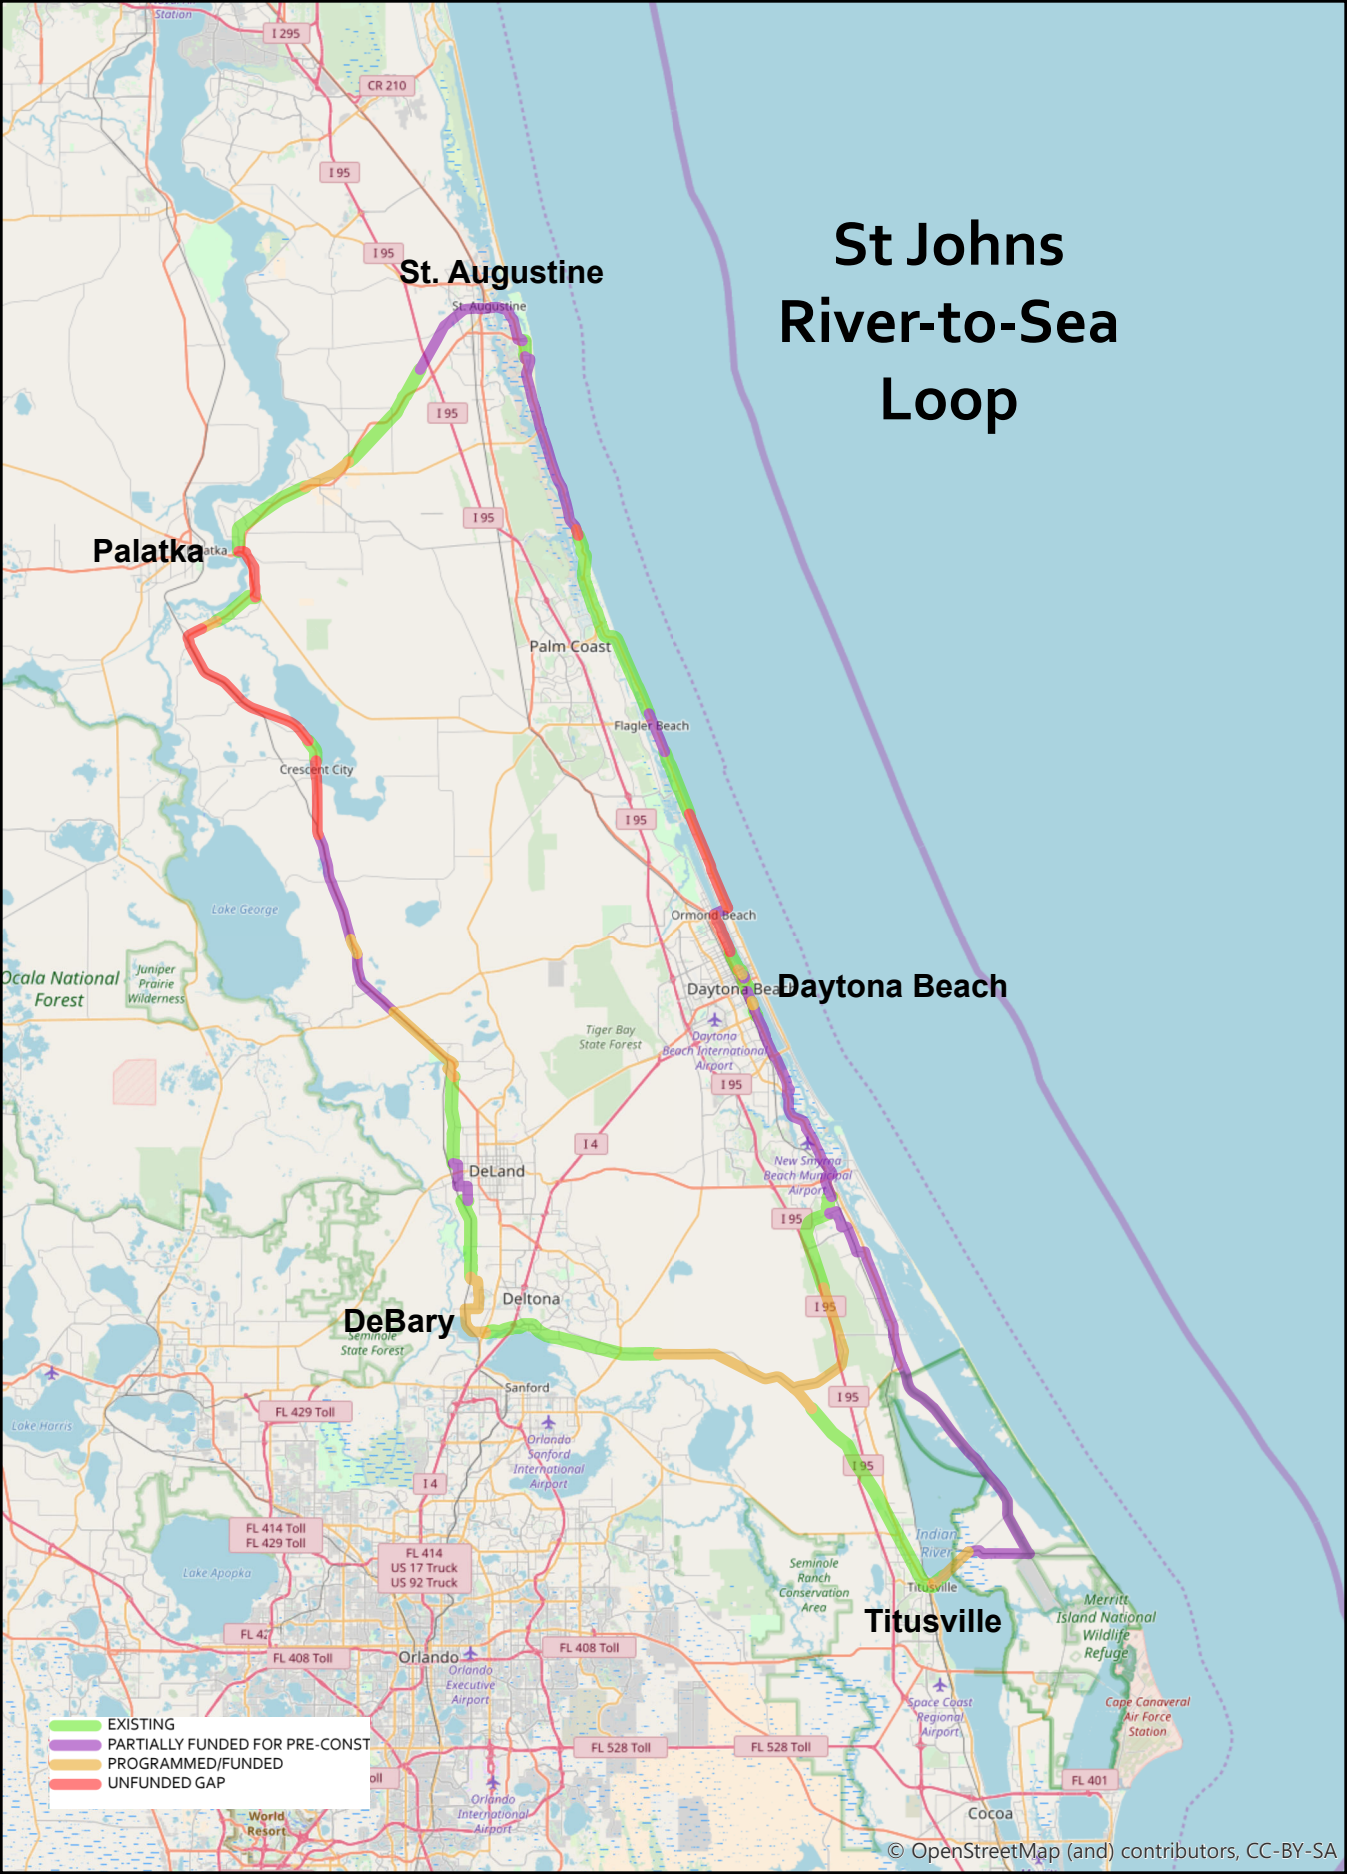

# St Johns River-to-Sea Loop

Palatka

St. Augustine

Palm Coast

Flagler Beach

Daytona Beach

DeBary

Deltona

Titusville

- EXISTING
- PARTIALLY FUNDED FOR PRE-CONST
- PROGRAMMED/FUNDED
- UNFUNDED GAP